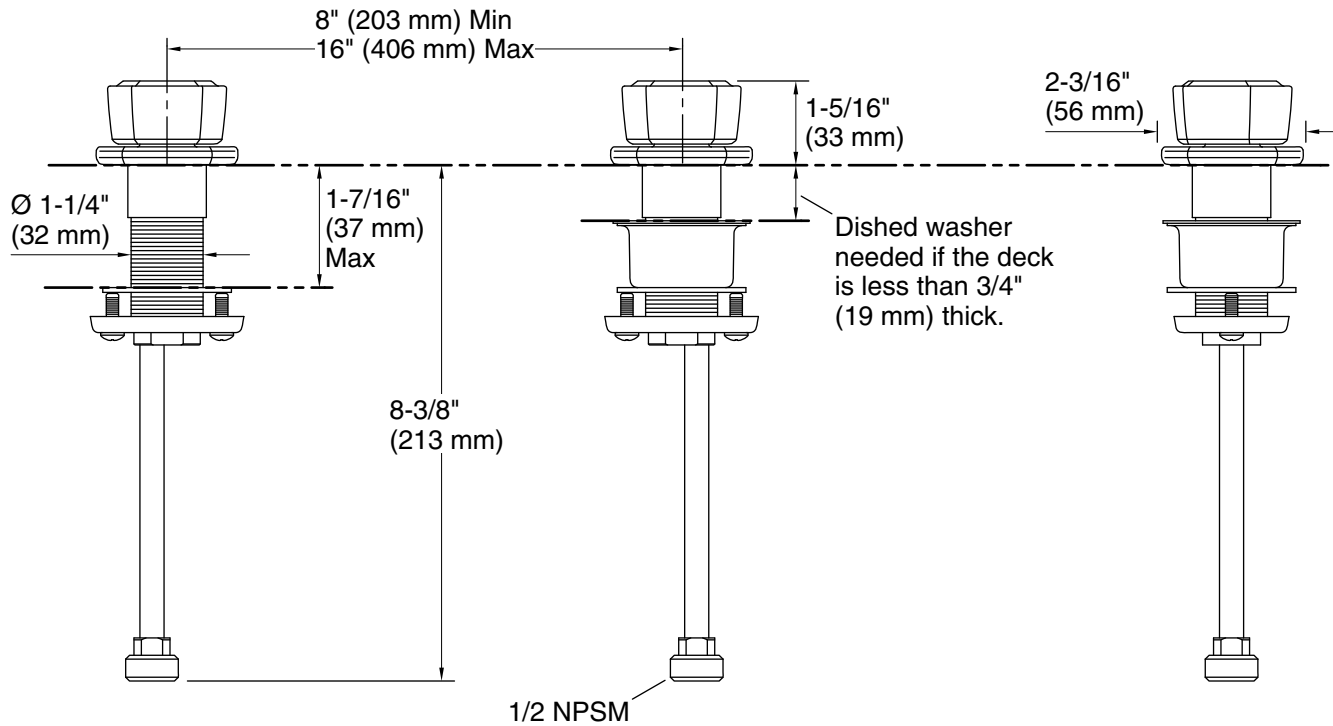

Technical Information

All product dimensions are nominal.

Faucet:

Flow rate: 1.2 gal/min (4.5 l/min)

Pressure: 60 psi (4.1 bar)

Drain included: No

Drain with overflow: Yes

Notes